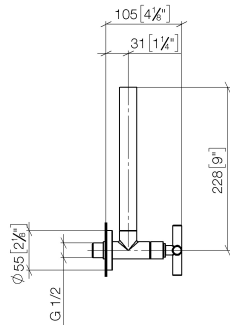

22 900 892

- rosette Ø 55 mm
- hose covering 200mm, for shortening

	Chrome	22 900 892-00
	Brushed Platinum	22 900 892-06
	Platinum	22 900 892-08
	Dark Chrome	22 900 892-19
	Brushed Durabronze (23kt Gold)	22 900 892-28
	Matte Black	22 900 892-33
	Brushed Champagne (22kt Gold)	22 900 892-46
	Champagne (22kt Gold)	22 900 892-47
	Brushed Dark Platinum	22 900 892-99

22 900 892

mm [inches]

Flow rate chart

22 900 892

Parts for other finishes can be found here: Brushed Platinum

Spare parts list

No.	Item Number	Name	Quantity used	Delivery time
1	09 21 22 000-00	nipple	1	10
2	90 14 10 010 00 90	seal	1	2
3	09 28 22 020-00	pipe	1	10
4	04 24 04 220 01-00	threaded connector	1	10
5	09 20 89 010-00	handle	1	60
6	09 12 12 041-00	base	1	10
7	09 30 30 069 90	screw	1	2
8	90 90 03 006 00 90	top	1	2
9	09 27 22 015-00	rosette	1	10
10	09 14 10 093 90	seal	1	2