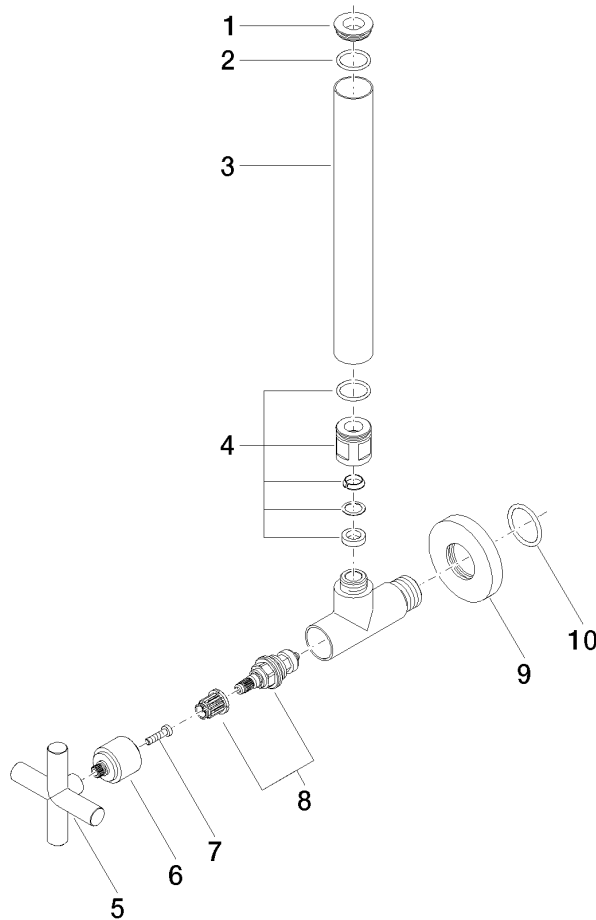

22 900 892

- rosette Ø 55 mm
- hose covering 200mm, for shortening

	Chrome	22 900 892-00
	Brushed Platinum	22 900 892-06
	Platinum	22 900 892-08
	Dark Chrome	22 900 892-19
	Brushed Durabronze (23kt Gold)	22 900 892-28
	Matte Black	22 900 892-33
	Brushed Champagne (22kt Gold)	22 900 892-46
	Champagne (22kt Gold)	22 900 892-47
	Brushed Dark Platinum	22 900 892-99

22 900 892

mm [inches]

Flow rate chart

22 900 892

Parts for other finishes can be found here: Brushed Platinum

Spare parts list

No.	Item Number	Name	Quantity used	Delivery time
1	09 21 22 000-00	nipple	1	10
2	90 14 10 010 00 90	seal	1	2
3	09 28 22 020-00	pipe	1	10
4	04 24 04 220 01-00	threaded connector	1	10
5	09 20 89 010-00	handle	1	60
6	09 12 12 041-00	base	1	10
7	09 30 30 069 90	screw	1	2
8	90 90 03 006 00 90	top	1	2
9	09 27 22 015-00	rosette	1	10
10	09 14 10 093 90	seal	1	2